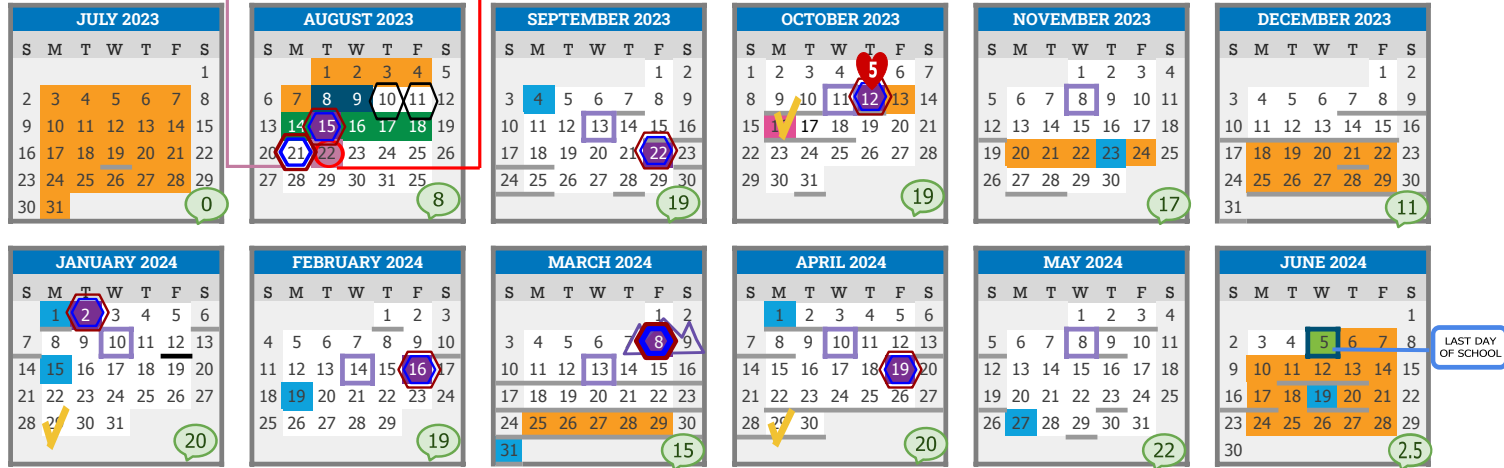

DPS Early Childhood Education & Head Start 2023 -24 School Year Calendar

REVISED: April 27, 2023
ECE & Head Start v.4 Revised: May 23, 2023

- PROFESSIONAL LEARNING DAY
- PLANNING DAY
- FAMILY CONFERENCE DAY
- EARLY RELEASE DAY
Classes will release early on June 5; .5 planning day
- EARLY EDUCATION 1ST DAY

ECE and Head Start Professional Learning days

Rocky Mountain Early Childhood Conference (RMECC):
(predicted for March 8 & 9)
(no classes for students)

**TS Gold Checkpoints: Oct. 16, 2023;
Jan. 29, April 29, 2024**
(not Kindergarten)

DPS HEAD START

Head Start Monthly Parent Policy Committee (PPC) Meetings: Sept. 13, Oct. 11, Nov. 8, 2023, Jan. 10, Feb. 14, Mar. 13, April 10, May 8, 2024

Head Start 45-Day Screening Due Date:
Oct. 5, 2023

Head Start Total Number of Student Report Days per Month

12 Head Start Mid-Year Student Report Day:
Jan. 12, 2024

Head Start Teacher and Paraprofession Pre-Service Days: Aug.10 & 11, 2023

- NEW EDUCATOR WELCOME
- VACATION/NO CLASSES
- HOLIDAY/NO CLASSES
 - Labor Day - Sept. 4
 - Thanksgiving Day - Nov. 23
 - New Year's Day - Jan. 1
 - Dr. Martin Luther King Jr. Day - Jan. 15
 - Presidents' Day - Feb. 19
 - Cesar Chavez Day - March 31
 - Memorial Day - May 27
 - Juneteenth - June 19
- HOLIDAYS AND OBSERVANCES
[Days are marked as underlined: full list available here.](#)